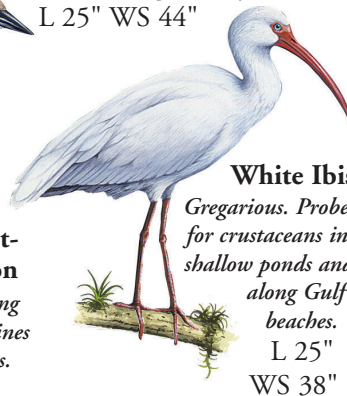

White Ibis
Gregarious. Probes for crustaceans in shallow ponds and along Gulf beaches.
L 25"
WS 38"

Sample panels at left shown at 90% of actual size.

Complete guide includes 12 panels, each 9" tall and 4" wide

Retail Price:
$5.95

ISBN:
1-893770-12-5

- 62 bird species, both common and exotic, commonly seen on Florida's Gulf Coast from the Panhandle south to Everglades City, FL
- Illustrations by Ernest C. Simmons
- Species selection and text by Bev Postmus — local expert
- Indestructible lamination — water and beachproof
- Instant access to just what you need to know

To Order:

Tel: (781) 729-2396

Fax: (781) 729-0274

Email: slewers@tiac.net

or on the web at www.foldingguides.com